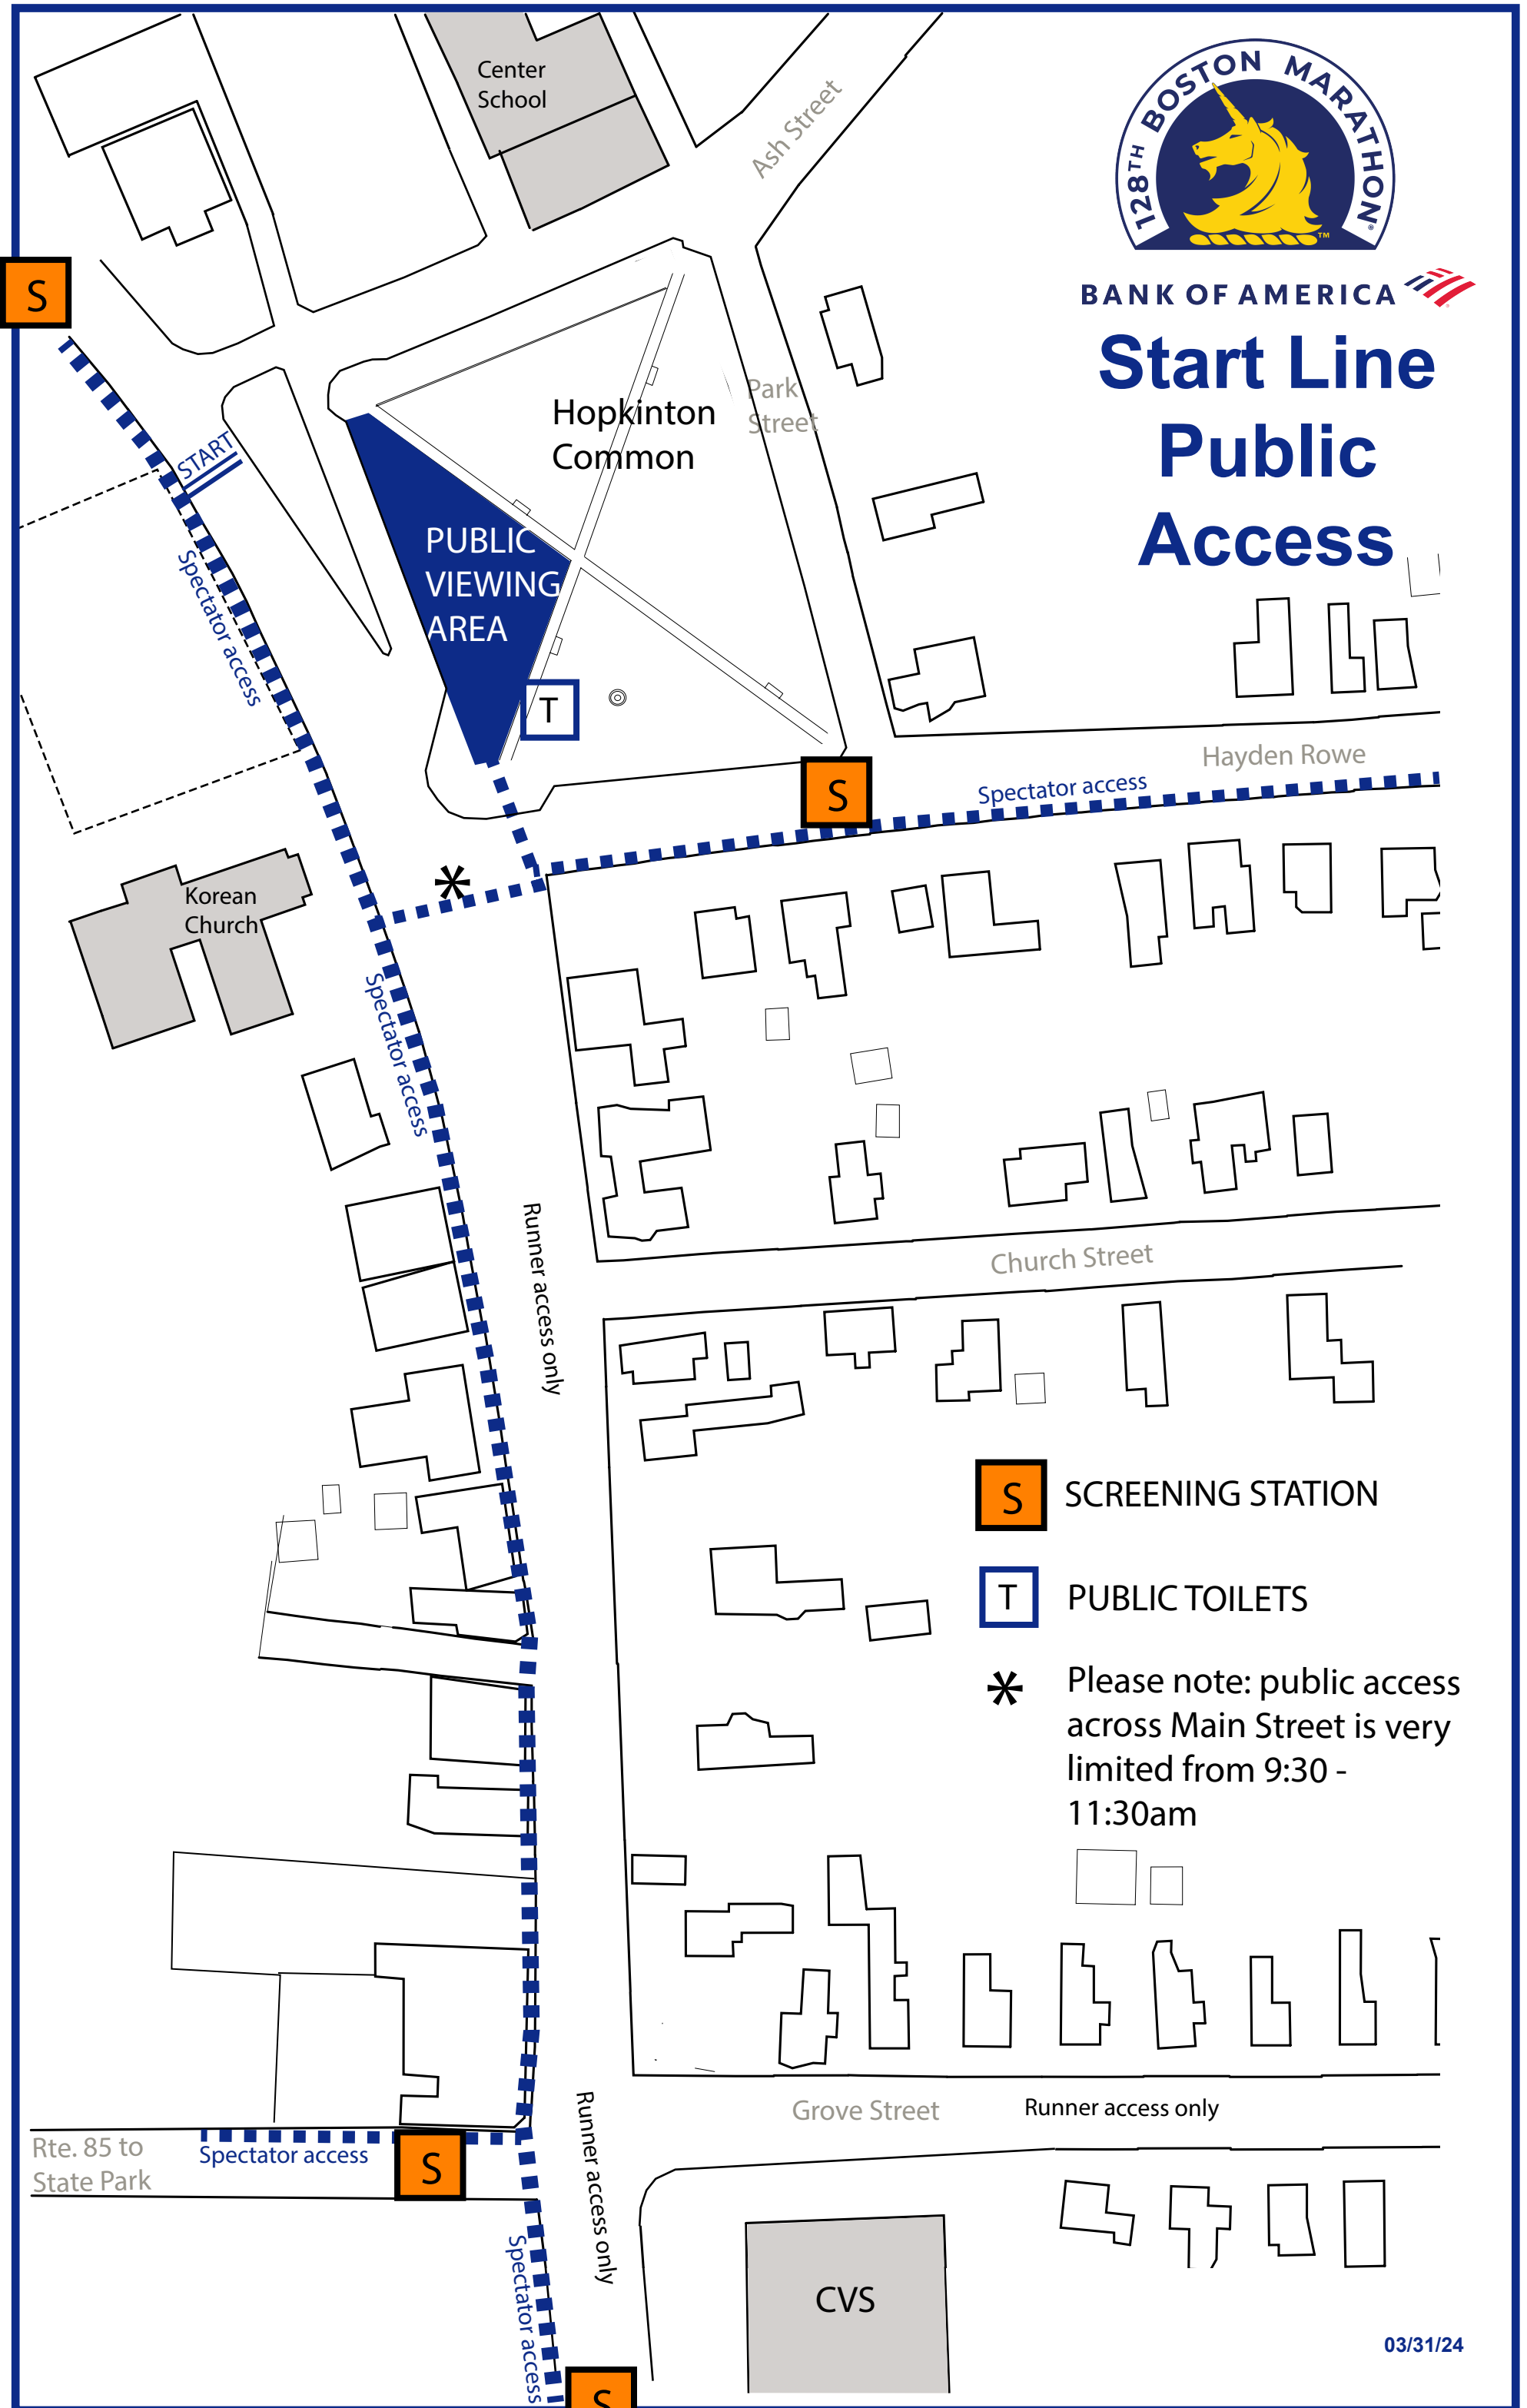

BANK OF AMERICA 

Start Line Public Access

S

START

Spectator access

PUBLIC VIEWING AREA

T

Hopkinton Common

Park Street

Ash Street

Hayden Rowe

Spectator access

S

Korean Church

Spectator access

Runner access only

Church Street

S

SCREENING STATION

T

PUBLIC TOILETS

*

Please note: public access across Main Street is very limited from 9:30 - 11:30am

Rte. 85 to State Park

Spectator access

S

Runner access only

Grove Street

Runner access only

CVS

S

Spectator access